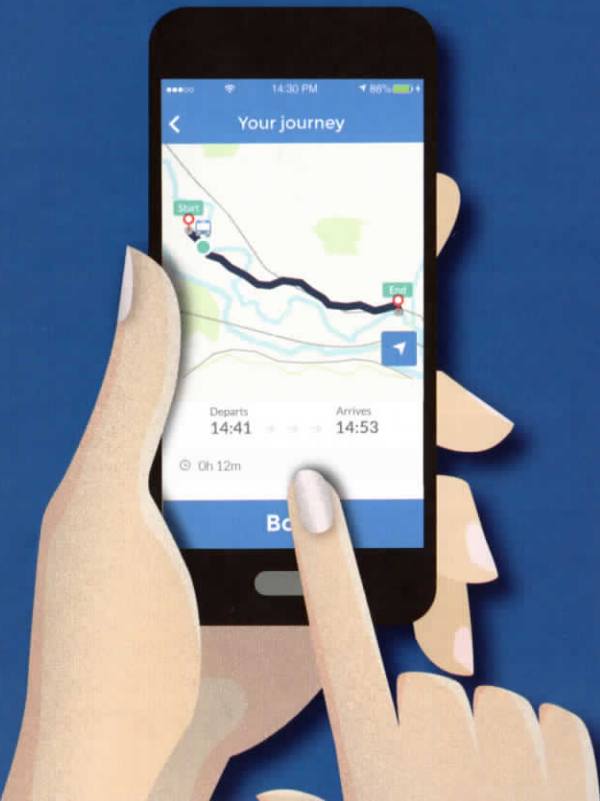

From 24 February 2020

Book a Tees Flex trip with the dedicated mobile app and stay connected!

Download the FREE Tees Flex App

Powered by VIA VAN

# Tees flex

your bus, your way

## All set-up? You're ready to go!

- **Step 1** - Input your pick-up location and the app will identify your closest stop
- **Step 2** - Choose your desired destination
- **Step 3** - Select your pick-up time and see the cost of your trip before confirming
- **Step 4** - Your Tees Flex bus will be with you in a flash