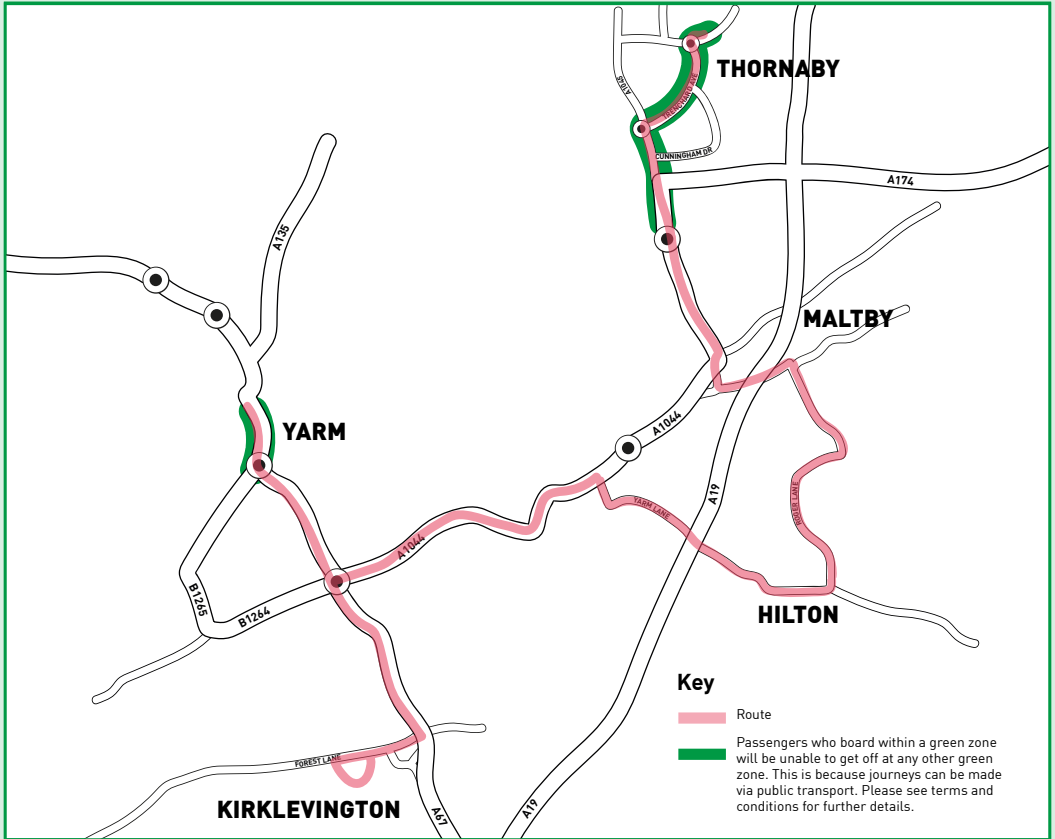

# Community Transport Service

## SERVICE 82: THORNABY – YARM via Maltby, Hilton and Kirklevington

The Community Transport Service is a free transport option for individuals who are unable to, or have difficulty accessing local bus services.

## THORNABY – YARM TIMETABLE

**Tuesday and Thursday**  
(No service on Bank  
Holidays, Christmas Day,  
Boxing Day or New Year's  
Day)

All journeys on this service are normally provided by *Easy Access Low Floor* vehicles, suitable for carrying wheelchairs and prams

Note: Passengers may not travel between any two of the following points: All stops from Thornaby Town Centre to Teesside School of Music, Yarm School or Yarm Town Hall